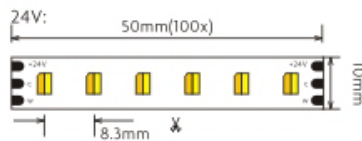

Twin Color Series

Flexible led strip

FOCUS ON LED STRIP LIGHTING

- HIGH CRI LED
- COLOR CONSISTENCY
- HIGH EFFICACY
- COLOR PURITY

3527 2in1

120LEDs/m 19.2w/m

Low Decay	Long Lifespan >35000 hrs	3 YEAR
-----------	-----------------------------	--------

Part No.	LED/m	Volt(DC)	CRI (Ra)	W/WW(K)	Power ± 5%	lm/m ± 5%	IPXX
LC120-N3527-TW-24-IP20	120	24V	80-95	6500 3500 5500 2700 4500 2400	19.2W/M	864	IP20
LC120-W3527-TW-24-IP65						838	IP65
LC120-W3527-TW-24-IP66						864	IP66
LC120-W3527-TW-24-IP67						820	IP67
LC120-W3527-TW-24-IP68						804	IP68