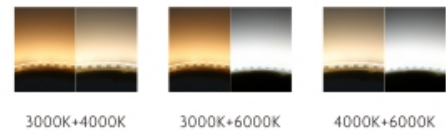

Twin Color Series

Flexible led strip

FOCUS ON LED STRIP LIGHTING

- HIGH CRI LED
- COLOR CONSISTENCY
- HIGH EFFICACY
- COLOR PURITY

3527 2in1

120LEDs/m 19.2w/m

Low Decay	Long Lifespan >35000 hrs	3 YEAR
-----------	-----------------------------	--------