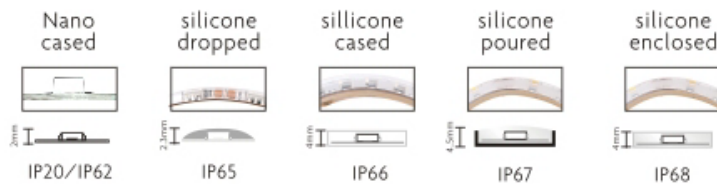

Twin Color Series

Flexible led strip

FOCUS ON LED STRIP LIGHTING

- HIGH CRI LED
- COLOR CONSISTENCY
- HIGH EFFICACY
- COLOR PURITY

3527 2in1

120LEDs/m 19.2w/m

Low Decay	Long Lifespan >35000 hrs	3 YEAR
-----------	-----------------------------	--------

Part No.	LED/m	Volt(DC)	CRI (Ra)	W/WW(K)	Power ± 5%	lm/m ± 5%	IPXX
LC120-N3527-TW-24-IP20	120	24V	80-95	6500 3500 5500 2700 4500 2400	19.2W/M	864	IP20
LC120-W3527-TW-24-IP65						838	IP65
LC120-W3527-TW-24-IP66						864	IP66
LC120-W3527-TW-24-IP67						820	IP67
LC120-W3527-TW-24-IP68						804	IP68